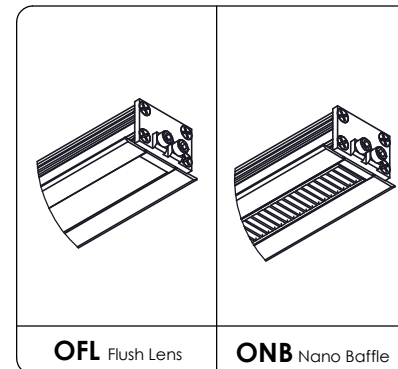

TC3

- Nominal 18ft [215.86in]
- Nominal 20ft [239.86in]
- Nominal 22ft [263.86in]
- Nominal 24ft [287.86in]

***Fixture mounted driver**

Remote driver option available
(Ref.XBOX options)

Mounting Type

Optic