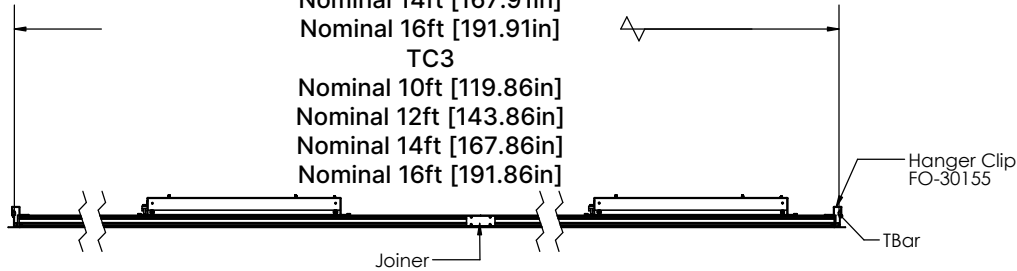

***Fixture mounted driver**

Remote driver option available
(Ref.XBOX options)

Continuous Run Standard Fixture Lengths with End Caps

TC1

- Nominal 10ft [119.91in]
- Nominal 12ft [143.91in]
- Nominal 14ft [167.91in]
- Nominal 16ft [191.91in]

TC3

- Nominal 10ft [119.86in]
- Nominal 12ft [143.86in]
- Nominal 14ft [167.86in]
- Nominal 16ft [191.86in]

Hanger Clip
FO-30155

Direct
Beam Pattern

Joiner

Optic
[OFL | ONB]

Driver Location
[FMD | RD]

TBar