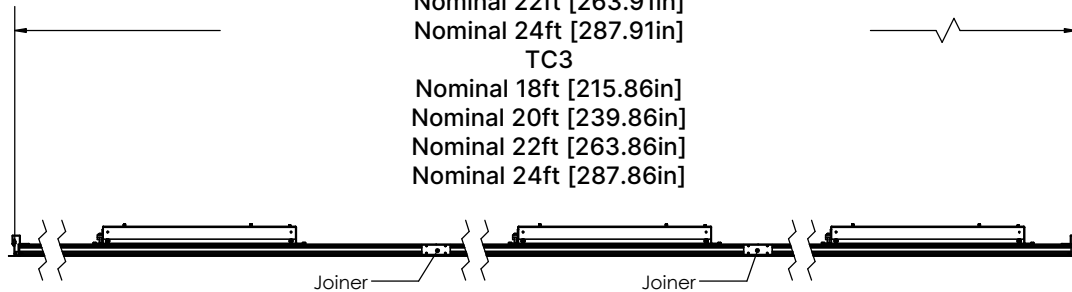

- 18ft [216]
- 20ft [240]
- 22ft [264]
- 24ft [288]

Continuous Run Standard Fixture Lengths with End Caps

TC1

- Nominal 18ft [215.91in]
- Nominal 20ft [239.91in]
- Nominal 22ft [263.91in]
- Nominal 24ft [287.91in]

TC3

- Nominal 18ft [215.86in]
- Nominal 20ft [239.86in]
- Nominal 22ft [263.86in]
- Nominal 24ft [287.86in]

***Fixture mounted driver**

Remote driver option available
(Ref.XBOX options)

Mounting Type

Optic