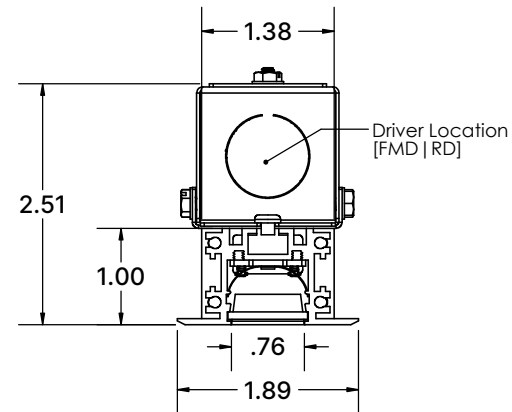

***Fixture mounted driver**

Remote driver option available
(Ref.XBOX options)

Discrete Standard Lengths
Center to Center TBar

- 2ft [24in]
- 4ft [48in]
- 6ft [72in]
- 8ft [96in]

Discrete Standard Fixture Length with EndCaps

TC1

- Nominal 2ft [23.91in]
- Nominal 4ft [47.91in]
- Nominal 6ft [71.91in]
- Nominal 8ft [95.91in]

TC3

- Nominal 2ft [23.86in]
- Nominal 4ft [47.86in]
- Nominal 6ft [71.86in]
- Nominal 8ft [95.86in]

***Fixture mounted driver**

Remote driver option available
(Ref.XBOX options)

Mounting Type

Optic

NOTES

SERIES GRID	PRODUCT NAME GRIDSLOT1	TYPE Recessed	MOUNTING TC1 TC3	LENGTH STD-DIS	PRODUCT CODE GSL1-R-S	FLEX GRID	
DWG NUMBER GSL1-R-S-Prod-Tech		MASTER ASSEMBLY FOA02-25787		DATE 01/09/2025	SCALE 1:12	Sheet 1 OF 3	REV A
19 WHEELING AVENUE WOBURN, MA 010801 FLEXGRID.COM							

***Fixture mounted driver**

Remote driver option available
(Ref.XBOX options)

Continuous Run Standard Fixture Lengths with End Caps

TC1

- Nominal 10ft [119.91in]
- Nominal 12ft [143.91in]
- Nominal 14ft [167.91in]
- Nominal 16ft [191.91in]