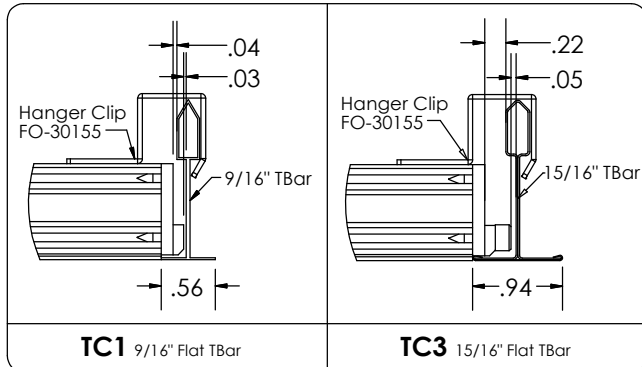

Mounting Type