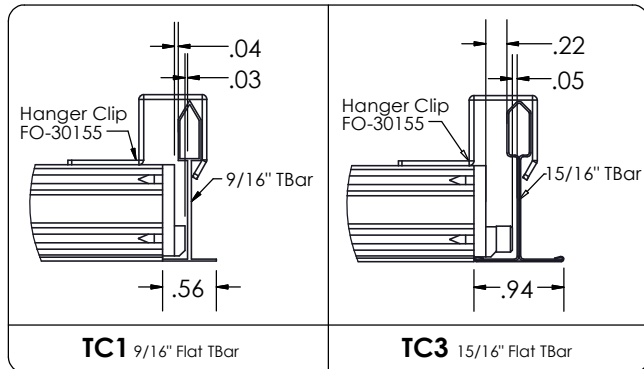

- 18ft [216]
- 20ft [240]
- 22ft [264]
- 24ft [288]

Continuous Run Standard Fixture Lengths with End Caps

TC1

- Nominal 18ft [215.91in]
- Nominal 20ft [239.91in]
- Nominal 22ft [263.91in]
- Nominal 24ft [287.91in]

TC3

- Nominal 18ft [215.86in]
- Nominal 20ft [239.86in]
- Nominal 22ft [263.86in]
- Nominal 24ft [287.86in]

***Fixture mounted driver**

Remote driver option available
(Ref.XBOX options)

Mounting Type

Optic

NOTES

SERIES GRID	PRODUCT NAME GRIDSLOT1	TYPE Recessed	MOUNTING TC1 TC3	LENGTH STD-RUN	PRODUCT CODE GSL1-R-S	FLEX GRID
DWG NUMBER GSL1-R-S-Prod-Tech	MASTER ASSEMBLY FOA02-29914	DATE 01/09/2025	SCALE 1:12	Sheet 3 of 3	REV A	