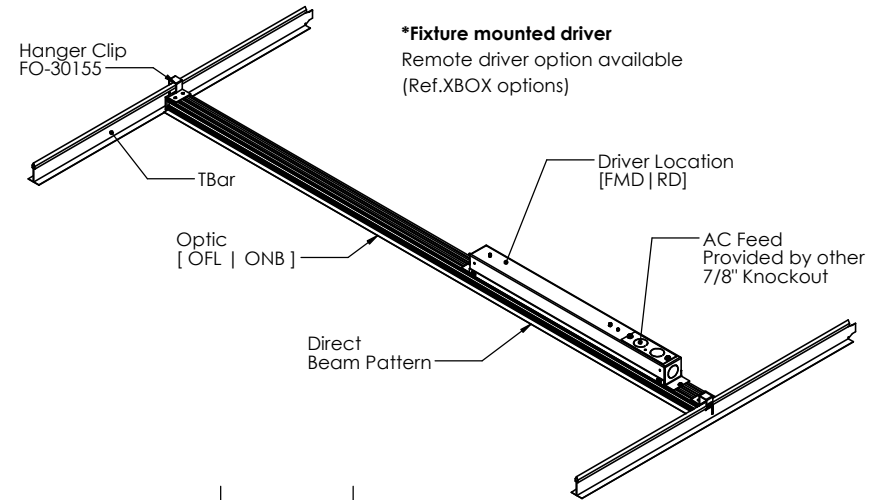

***Fixture mounted driver**

Remote driver option available
(Ref.XBOX options)

Discrete Standard Lengths
Center to Center TBar

- 2ft [24in]
- 4ft [48in]
- 6ft [72in]
- 8ft [96in]

Discrete Standard Fixture Length with EndCaps

TC1

- Nominal 2ft [23.91in]
- Nominal 4ft [47.91in]
- Nominal 6ft [71.91in]
- Nominal 8ft [95.91in]

TC3

- Nominal 2ft [23.86in]
- Nominal 4ft [47.86in]
- Nominal 6ft [71.86in]
- Nominal 8ft [95.86in]

***Fixture mounted driver**

Remote driver option available
(Ref.XBOX options)

Mounting Type

Optic

NOTES

SERIES GRID	PRODUCT NAME GRIDSLOT1	TYPE Recessed	MOUNTING TC1 TC3	LENGTH STD-DIS	PRODUCT CODE GSL1-R-S	FLEX GRID	
DWG NUMBER GSL1-R-S-Prod-Tech		MASTER ASSEMBLY FOA02-25787		DATE 01/09/2025	SCALE 1:12	Sheet 1 OF 3	REV A
19 WHEELING AVENUE WOBURN, MA 010801 FLEXGRID.COM							

TC3

- Nominal 10ft [119.86in]
- Nominal 12ft [143.86in]
- Nominal 14ft [167.86in]
- Nominal 16ft [191.86in]

Hanger Clip
FO-30155

Direct
Beam Pattern

Joiner

Optic
[OFL | ONB]

Driver Location
[FMD | RD]

TBar