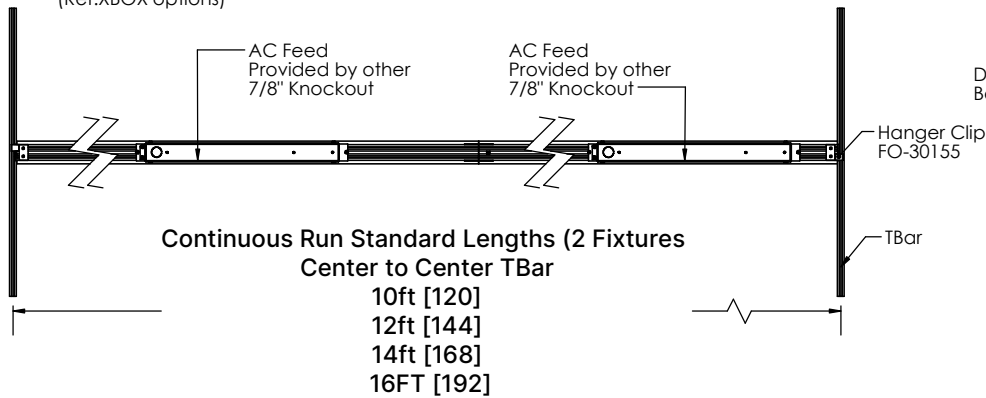

Remote driver option available
(Ref.XBOX options)

Mounting Type

Optic

NOTES

SERIES GRID	PRODUCT NAME GRIDSLOT1	TYPE Recessed	MOUNTING TC1 TC3	LENGTH STD-DIS	PRODUCT CODE GSL1-R-S	FLEX GRID	
DWG NUMBER GSL1-R-S-Prod-Tech		MASTER ASSEMBLY FOA02-25787		DATE 01/09/2025	SCALE 1:12	Sheet 1 OF 3	REV A
19 WHEELING AVENUE WOBURN, MA 010801 FLEXGRID.COM							

***Fixture mounted driver**

Remote driver option available
(Ref.XBOX options)

Continuous Run Standard Fixture Lengths with End Caps

TC1

- Nominal 10ft [119.91in]
- Nominal 12ft [143.91in]
- Nominal 14ft [167.91in]
- Nominal 16ft [191.91in]

TC3

- Nominal 10ft [119.86in]
- Nominal 12ft [143.86in]
- Nominal 14ft [167.86in]
- Nominal 16ft [191.86in]

Hanger Clip
FO-30155

Direct
Beam Pattern

Joiner

Optic
[OFL | ONB]

Driver Location
[FMD | RD]

TBar