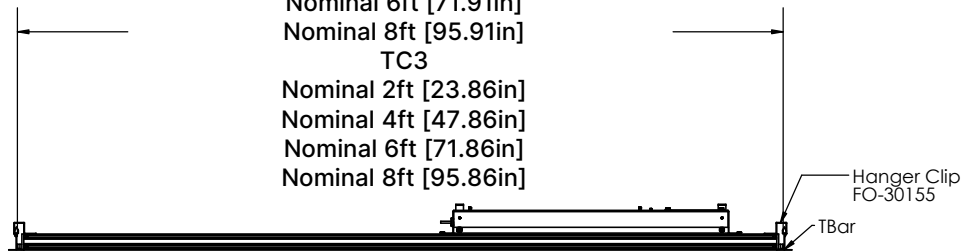

***Fixture mounted driver**

Remote driver option available
(Ref.XBOX options)

Discrete Standard Lengths
Center to Center TBar

- 2ft [24in]
- 4ft [48in]
- 6ft [72in]
- 8ft [96in]

Discrete Standard Fixture Length with EndCaps

TC1

- Nominal 2ft [23.91in]
- Nominal 4ft [47.91in]
- Nominal 6ft [71.91in]
- Nominal 8ft [95.91in]

TC3

- Nominal 2ft [23.86in]
- Nominal 4ft [47.86in]
- Nominal 6ft [71.86in]
- Nominal 8ft [95.86in]

***Fixture mounted driver**