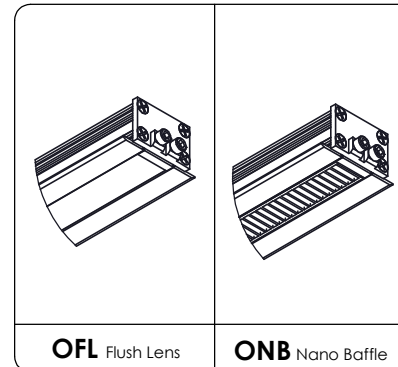

Optic

NOTES

SERIES GRID	PRODUCT NAME GRIDSLOT1	TYPE Recessed	MOUNTING TC1 | TC3	LENGTH STD-DIS	PRODUCT CODE GSL1-R-S	FLEX GRID	
DWG NUMBER GSL1-R-S-Prod-Tech		MASTER ASSEMBLY FOA02-25787		DATE 01/09/2025	SCALE 1:12	Sheet 1 OF 3	REV A
19 WHEELING AVENUE | WOBURN, MA 010801 | FLEXGRID.COM