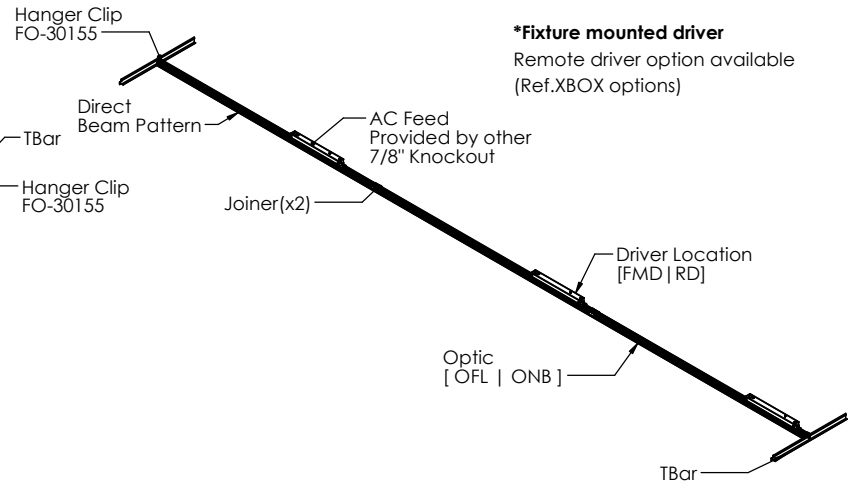

- 18ft [216]
- 20ft [240]
- 22ft [264]
- 24ft [288]

Continuous Run Standard Fixture Lengths with End Caps

TC1

- Nominal 18ft [215.91in]
- Nominal 20ft [239.91in]
- Nominal 22ft [263.91in]
- Nominal 24ft [287.91in]

TC3

- Nominal 18ft [215.86in]
- Nominal 20ft [239.86in]
- Nominal 22ft [263.86in]
- Nominal 24ft [287.86in]

***Fixture mounted driver**

Remote driver option available
(Ref.XBOX options)

Mounting Type

Optic