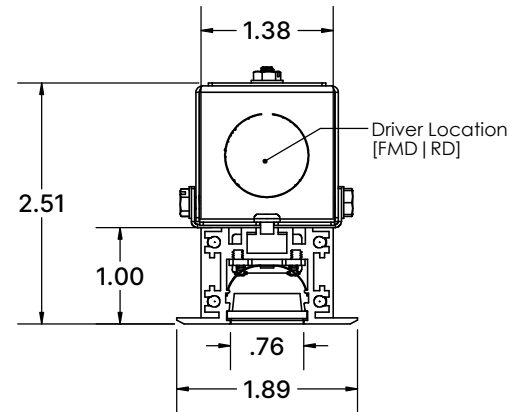

***Fixture mounted driver**

Remote driver option available
(Ref.XBOX options)

Continuous Run Standard Fixture Lengths with End Caps

TC1

- Nominal 10ft [119.91in]
- Nominal 12ft [143.91in]
- Nominal 14ft [167.91in]
- Nominal 16ft [191.91in]

TC3

- Nominal 10ft [119.86in]
- Nominal 12ft [143.86in]
- Nominal 14ft [167.86in]
- Nominal 16ft [191.86in]

Hanger Clip
FO-30155

Direct
Beam Pattern

Joiner

Optic
[OFL | ONB]

Driver Location
[FMD | RD]

TBar

***Fixture mounted driver**

Remote driver option available
(Ref.XBOX options)

Mounting Type

Optic

NOTES

SERIES
GRID

PRODUCT NAME
GRIDSLOT1

TYPE
Recessed