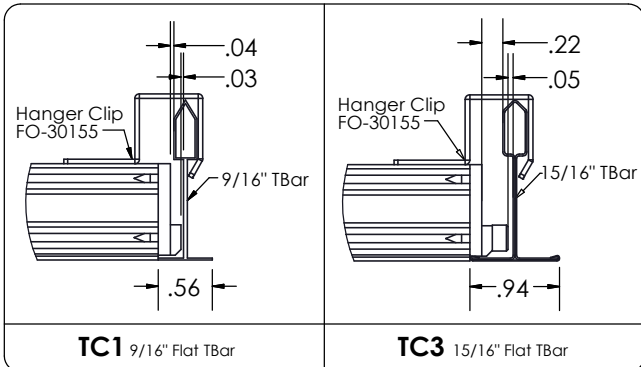

Mounting Type