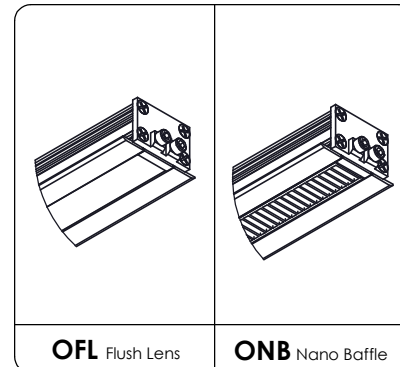

TC3

- Nominal 10ft [119.86in]
- Nominal 12ft [143.86in]
- Nominal 14ft [167.86in]
- Nominal 16ft [191.86in]

Hanger Clip
FO-30155

Direct
Beam Pattern

Joiner

Optic
[OFL | ONB]

Driver Location
[FMD | RD]

TBar

***Fixture mounted driver**

Remote driver option available
(Ref.XBOX options)

Mounting Type

Optic

NOTES

SERIES
GRID

PRODUCT NAME
GRIDSLOT1

TYPE
Recessed