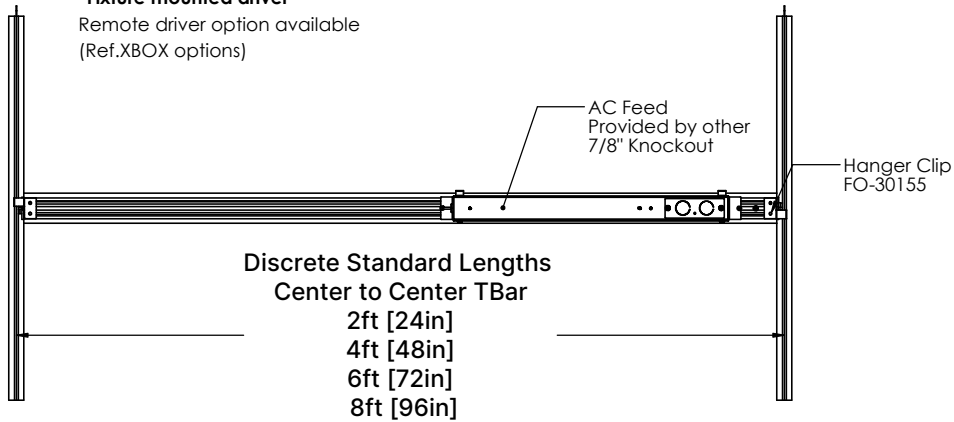

***Fixture mounted driver**

Remote driver option available
(Ref.XBOX options)

Discrete Standard Lengths
Center to Center TBar

- 2ft [24in]
- 4ft [48in]
- 6ft [72in]
- 8ft [96in]

Discrete Standard Fixture Length with EndCaps

TC1

- Nominal 2ft [23.91in]
- Nominal 4ft [47.91in]
- Nominal 6ft [71.91in]
- Nominal 8ft [95.91in]

TC3

- Nominal 2ft [23.86in]
- Nominal 4ft [47.86in]
- Nominal 6ft [71.86in]
- Nominal 8ft [95.86in]

***Fixture mounted driver**

Remote driver option available
(Ref.XBOX options)

Mounting Type

Optic

NOTES

SERIES GRID	PRODUCT NAME GRIDSLOT1	TYPE Recessed	MOUNTING TC1 TC3	LENGTH STD-DIS	PRODUCT CODE GSL1-R-S	FLEX GRID	
DWG NUMBER GSL1-R-S-Prod-Tech		MASTER ASSEMBLY FOA02-25787		DATE 01/09/2025	SCALE 1:12	Sheet 1 OF 3	REV A
19 WHEELING AVENUE WOBURN, MA 010801 FLEXGRID.COM							

TC3

- Nominal 10ft [119.86in]
- Nominal 12ft [143.86in]
- Nominal 14ft [167.86in]
- Nominal 16ft [191.86in]

Hanger Clip
FO-30155

Direct
Beam Pattern

Joiner

Optic
[OFL | ONB]

Driver Location
[FMD | RD]

TBar