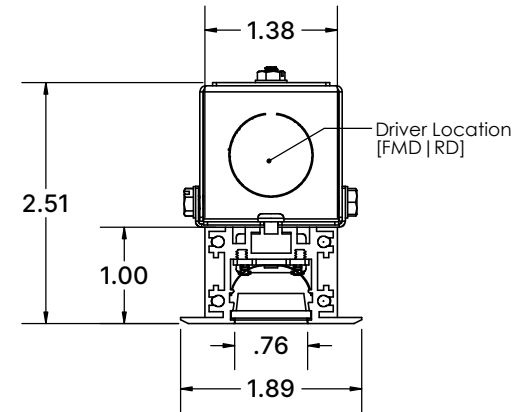

- 18ft [216]
- 20ft [240]
- 22ft [264]
- 24ft [288]

Continuous Run Standard Fixture Lengths with End Caps

TC1

- Nominal 18ft [215.91in]
- Nominal 20ft [239.91in]
- Nominal 22ft [263.91in]
- Nominal 24ft [287.91in]

TC3

- Nominal 18ft [215.86in]
- Nominal 20ft [239.86in]
- Nominal 22ft [263.86in]
- Nominal 24ft [287.86in]

***Fixture mounted driver**

Remote driver option available
(Ref.XBOX options)

Mounting Type

Optic