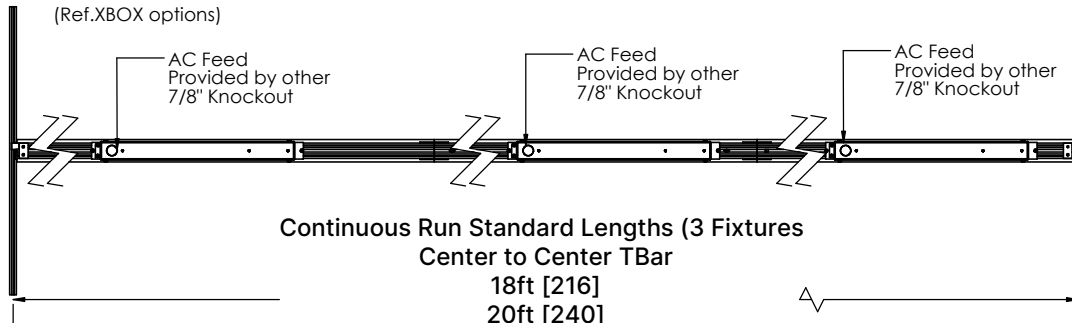

*Fixture mounted driver

Remote driver option available
(Ref.XBOX options)

**Continuous Run Standard Lengths (3 Fixtures
Center to Center TBar**

- 18ft [216]
- 20ft [240]
- 22ft [264]
- 24ft [288]

Continuous Run Standard Fixture Lengths with End Caps

TC1

- Nominal 18ft [215.91in]
- Nominal 20ft [239.91in]
- Nominal 22ft [263.91in]
- Nominal 24ft [287.91in]

TC3

- Nominal 18ft [215.86in]
- Nominal 20ft [239.86in]
- Nominal 22ft [263.86in]
- Nominal 24ft [287.86in]