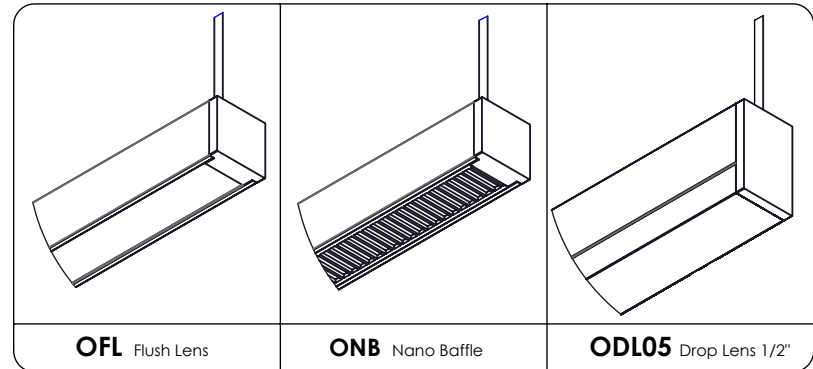

Mounting Type

Optic

NOTES

SERIES GRID	PRODUCT NAME GRIDBar1	TYPE TBR	MOUNTING TC1 TC2 TC3	LENGTH STD-DIS	PRODUCT CODE GBA1-TBR-S	
DWG NUMBER GBA1-TBR-S-Prod-Tech	MASTER ASSEMBLY FOA02-29177	DATE 11/11/2024	SCALE 1:12	Sheet 1 OF 3	REV A	