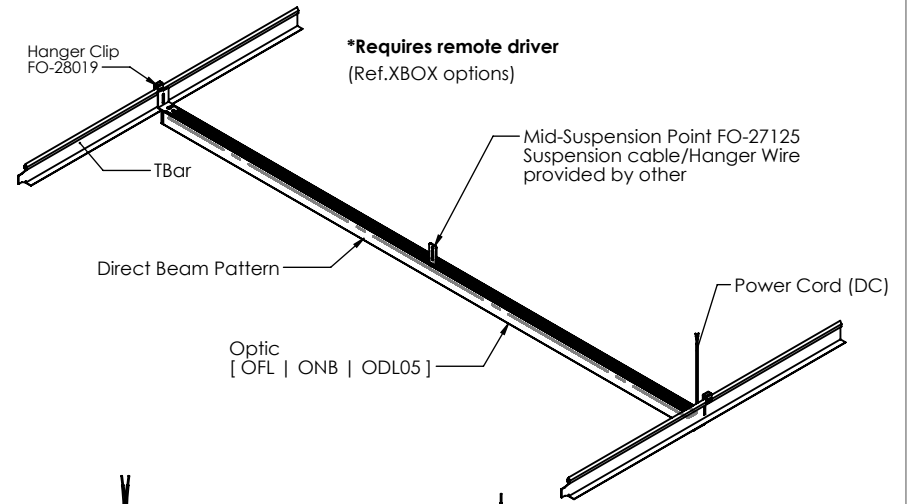

Mounting Type

Optic

NOTES

SERIES GRID	PRODUCT NAME GRIDBar1
DWG NUMBER GBA1-TBR-S-Prod-Tech	MASTER ASSEMBLY FOA02-29177

TYPE TBR	MOUNTING TC1 | TC2 | TC3

LENGTH STD-RUN	PRODUCT CODE GBA1-TBR-S

DATE 11/11/2024	SCALE 1:12	Sheet 1 Of 3	REV A