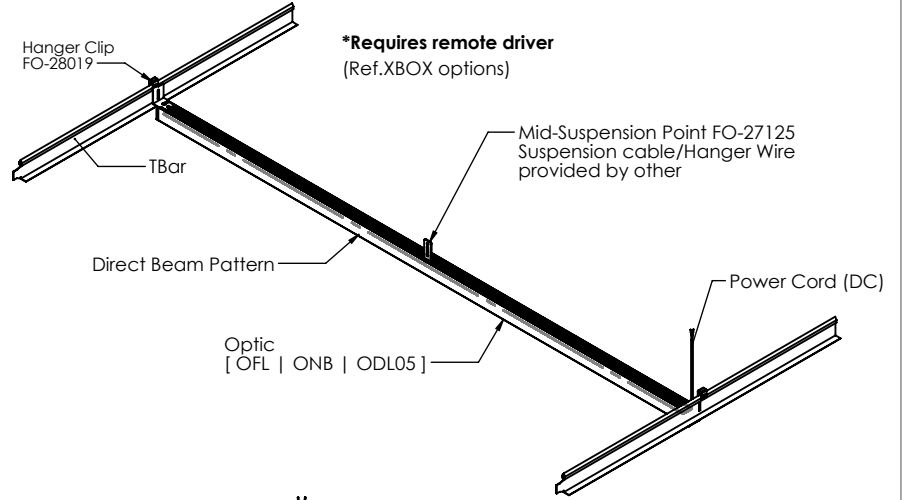

19 WHEELING AVE | WOBURN, MA 01801 | FLEXGRID.C O M

Mounting Type

Optic

NOTES

SERIES GRID	PRODUCT NAME GRIDBar1
DWG NUMBER GBA1-TBR-S-Prod-Tech	MASTER ASSEMBLY FOA02-29177

TYPE TBR	MOUNTING TC1 TC2 TC3
-------------	-----------------------------

LENGTH STD-RUN	PRODUCT CODE GBA1-TBR-S
-------------------	----------------------------

DATE 11/11/2024	SCALE 1:12	Sheet 1 Of 3	REV A
--------------------	---------------	--------------	----------

***Requires remote driver**
(Ref.XBOX options)

***Requires remote driver**
(Ref.XBOX options)

**Continuous Run Standard Lengths (2 Fixtures
Center to Center TBar)**
18ft [216in]
20ft [240in]
22ft [264in]
24ft [288in]

**Continuous Run Standard Fixture Length with End Caps
TC1 & TC2**

Nominal 18ft [215.4in]
Nominal 20ft [239.4in]
Nominal 22ft [263.4in]
Nominal 24ft [287.4in]

TC3

Nominal 18ft [215.05in]
Nominal 20ft [239.05in]
Nominal 22ft [263.05in]
Nominal 24ft [287.05in]

Mounting Type