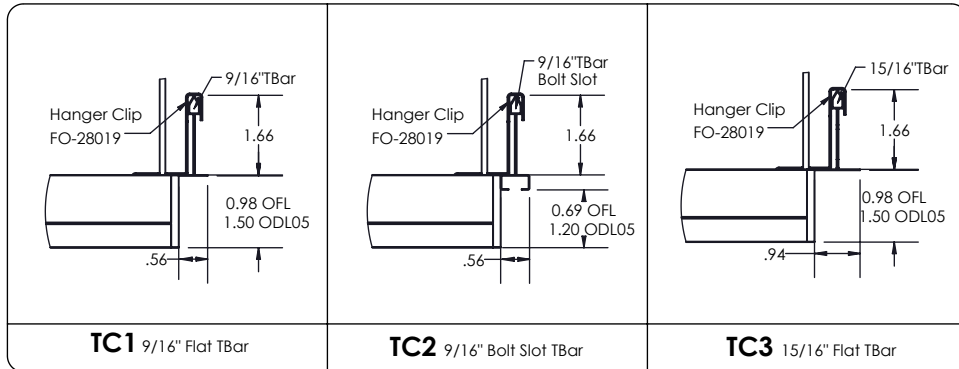

Mounting Type

Optic

NOTES

SERIES GRID	PRODUCT NAME GRIDBar1	TYPE TBR	MOUNTING TC1 TC2 TC3	LENGTH STD-DIS	PRODUCT CODE GBA1-TBR-S	
DWG NUMBER GBA1-TBR-S-Prod-Tech	MASTER ASSEMBLY FOA02-29177	DATE 11/11/2024	SCALE 1:12	Sheet 1 OF 3	REV A	

19 WHEELING AVE | WOBURN, MA 01801 | FLEXGRID.C O M

Mounting Type

Optic

NOTES

SERIES GRID	PRODUCT NAME GRIDBar1
DWG NUMBER GBA1-TBR-S-Prod-Tech	MASTER ASSEMBLY FOA02-29177

TYPE TBR	MOUNTING TC1 TC2 TC3
-------------	-----------------------------

***Requires remote driver**
(Ref.XBOX options)

**Continuous Run Standard Lengths (2 Fixtures
Center to Center TBar)**
18ft [216in]
20ft [240in]
22ft [264in]
24ft [288in]

**Continuous Run Standard Fixture Length with End Caps
TC1 & TC2**

Nominal 18ft [215.4in]
Nominal 20ft [239.4in]
Nominal 22ft [263.4in]
Nominal 24ft [287.4in]

TC3

Nominal 18ft [215.05in]
Nominal 20ft [239.05in]
Nominal 22ft [263.05in]
Nominal 24ft [287.05in]

Mounting Type