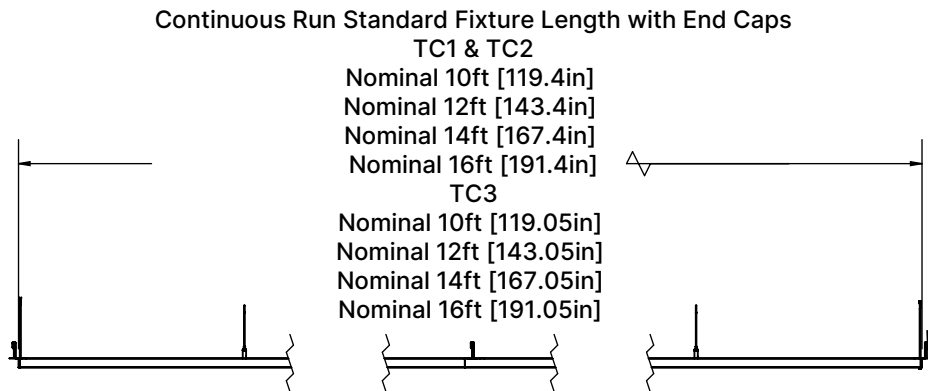

Mounting Type

Optic

NOTES

SERIES GRID	PRODUCT NAME GRIDBar1
DWG NUMBER GBA1-TBR-S-Prod-Tech	MASTER ASSEMBLY FOA02-29177

TYPE TBR	MOUNTING TC1 | TC2 | TC3

LENGTH STD-RUN	PRODUCT CODE GBA1-TBR-S

DATE 11/11/2024	SCALE 1:12	Sheet 1 Of 3	REV A