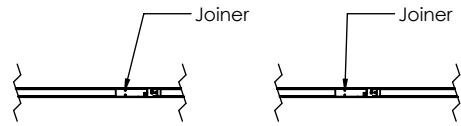

LENGTH STD-RUN	PRODUCT CODE GBA1-TBR-S
-------------------	----------------------------

DATE 11/11/2024	SCALE 1:12	Sheet 1 Of 3	REV A
--------------------	---------------	--------------	----------

***Requires remote driver**
(Ref.XBOX options)

***Requires remote driver**
(Ref.XBOX options)

**Continuous Run Standard Lengths (2 Fixtures
Center to Center TBar)**
18ft [216in]
20ft [240in]
22ft [264in]
24ft [288in]

**Continuous Run Standard Fixture Length with End Caps
TC1 & TC2**

Nominal 18ft [215.4in]
Nominal 20ft [239.4in]
Nominal 22ft [263.4in]
Nominal 24ft [287.4in]

TC3

Nominal 18ft [215.05in]
Nominal 20ft [239.05in]
Nominal 22ft [263.05in]
Nominal 24ft [287.05in]

Mounting Type