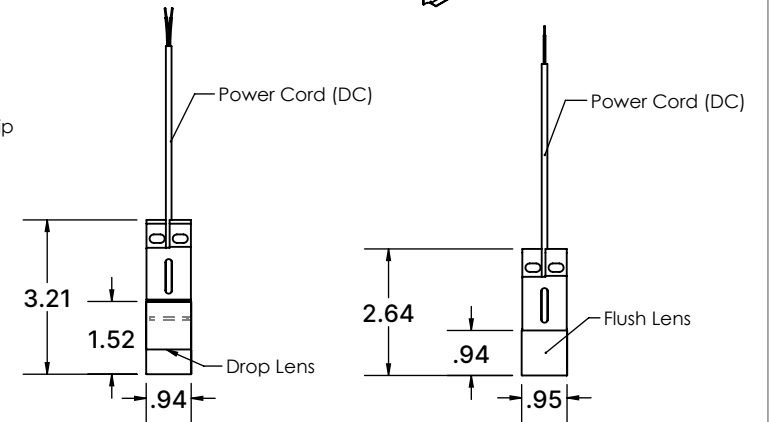

***Requires remote driver**
(Ref.XBOX options)

**Continuous Run Standard Lengths (2 Fixtures
Center to Center TBar)**
18ft [216in]
20ft [240in]
22ft [264in]
24ft [288in]

**Continuous Run Standard Fixture Length with End Caps
TC1 & TC2**

Nominal 18ft [215.4in]
Nominal 20ft [239.4in]
Nominal 22ft [263.4in]
Nominal 24ft [287.4in]

TC3

Nominal 18ft [215.05in]
Nominal 20ft [239.05in]
Nominal 22ft [263.05in]
Nominal 24ft [287.05in]

Mounting Type