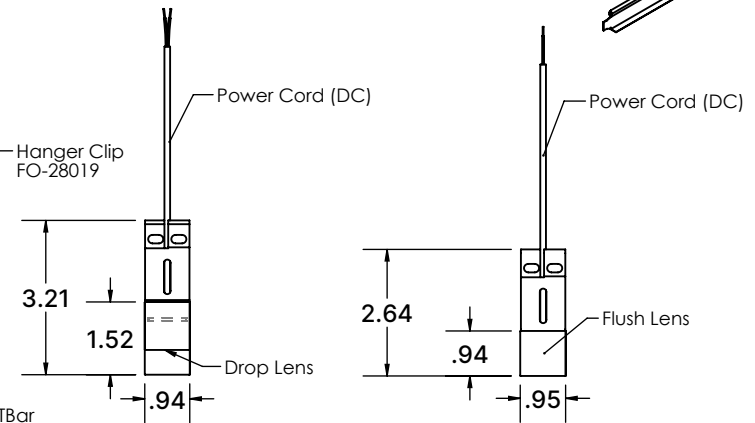

Mounting Type

Optic

NOTES

SERIES GRID	PRODUCT NAME GRIDBar1
DWG NUMBER GBA1-TBR-S-Prod-Tech	MASTER ASSEMBLY FOA02-29177

TYPE TBR	MOUNTING TC1 | TC2 | TC3

LENGTH STD-RUN	PRODUCT CODE GBA1-TBR-S

DATE 11/11/2024	SCALE 1:12	Sheet 1 Of 3	REV A