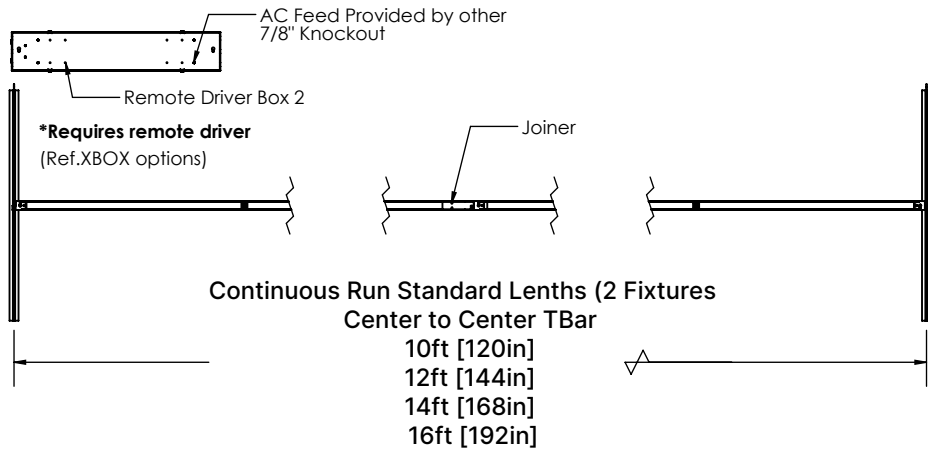

Mounting Type

Optic

NOTES

SERIES GRID	PRODUCT NAME GRIDBar1
DWG NUMBER GBA1-TBR-S-Prod-Tech	MASTER ASSEMBLY FOA02-29177

TYPE TBR	MOUNTING TC1 | TC2 | TC3

LENGTH STD-RUN	PRODUCT CODE GBA1-TBR-S

DATE 11/11/2024	SCALE 1:12	Sheet 1 Of 3	REV A