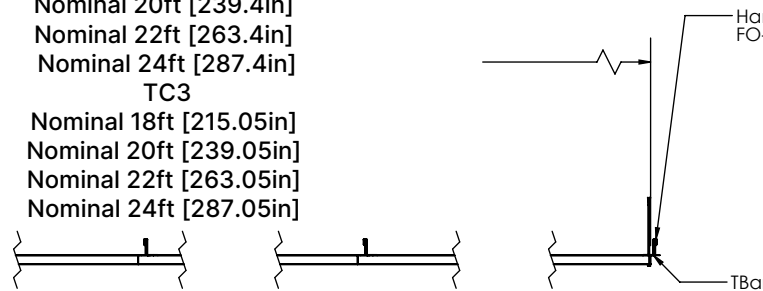

***Requires remote driver**
(Ref.XBOX options)

**Continuous Run Standard Lengths (2 Fixtures
Center to Center TBar)**
18ft [216in]
20ft [240in]
22ft [264in]
24ft [288in]

**Continuous Run Standard Fixture Length with End Caps
TC1 & TC2**

Nominal 18ft [215.4in]
Nominal 20ft [239.4in]
Nominal 22ft [263.4in]
Nominal 24ft [287.4in]

TC3

Nominal 18ft [215.05in]
Nominal 20ft [239.05in]
Nominal 22ft [263.05in]
Nominal 24ft [287.05in]

Mounting Type